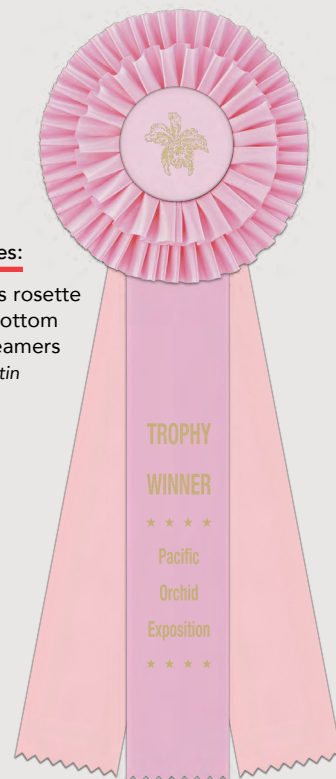

Amesbury

#294 Features:

6" across rosette
18" top to bottom
2" x 15" streamer