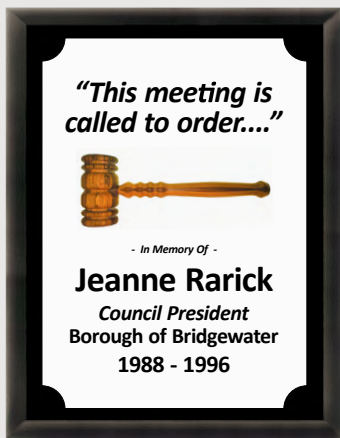

Plaques

APA 4438 / ASI 62195 / UPIC IMAG0038

#F1344

Custom Plaques

Key Features:

- **FREE** text engraving where applicable, add $10.00 to engrave a logo/design
- **FREE** full color printing where applicable

Additional Information:

- If not specified, our standard orientation is portrait
- A colored background is recommended for those designs printed directly on a plaque
- All engraving submissions must be created in Word or Excel, proofread and emailed to info@imageawardribbons.com

Additional styles and sizes available online, imageawardribbons.com

Style #	Description	Size
#F1342	Cherry Finish Plaque - Full Color	5" x 7"
#F1344	Black Finish Plaque - Full Color	7" x 9"
#F1302	Cherry Finish Plaque - Full Color on 3/32" Thick Acrylic Overlay	5" x 7"
#F1304	Black Finish Plaque - Full Color on 3/32" Thick Acrylic Overlay	7" x 9"
#R5400	Tan Leatherette Plaque - Engraved	8" x 10"
#Q3020	Red Alder Plaque - Engraved	8" x 10"
#Q3030	Red Alder and Walnut Plaque - Engraved	8" x 10"

Actual product colors, sizes and styles may vary slightly from how it appears in the catalog and on our website. Items are non-refundable.