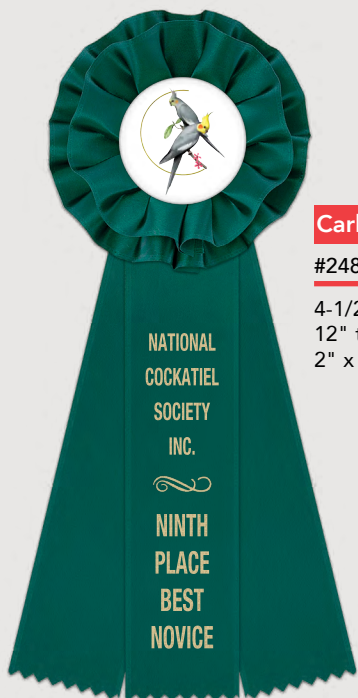

Rosettes with 4-1/2" Tops

APA 4438 / ASI 62195 / UPIC IMAG0038

Carlisle

#248 Features:

4-1/2" across rosette
12" top to bottom
2" x 9" streamers