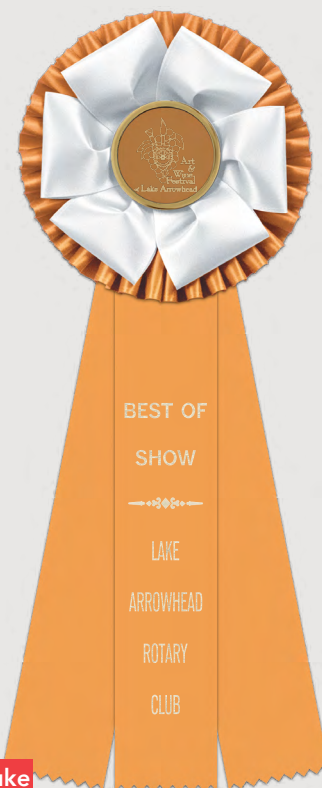

Shetland

#268 Features:

5-1/2" across rosette
15" top to bottom
2" x 12" streamers
*Normally made with white petals
Shown with satin finish center*

Hampshire

#265 Features:

5-1/2" across rosette
15" top to bottom
2" x 12" streamers