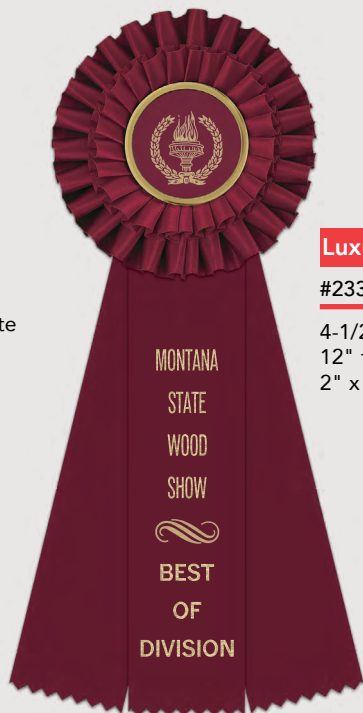

Luxury

#233 Features:

4-1/2" across rosette
12" top to bottom
2" x 9" streamers