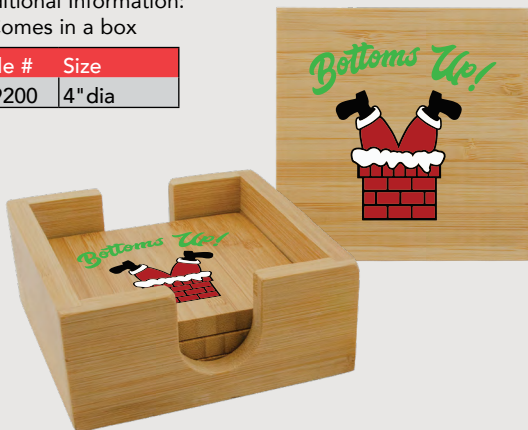

NEW!

Key Features:

- Set of 4 coasters printed with same design
- 4" x 4", 3/8" thick
- Matching bamboo holder
- **FREE** full color printing

Additional Information:

- Comes in a box

Style #	Size
#F9200	4" dia