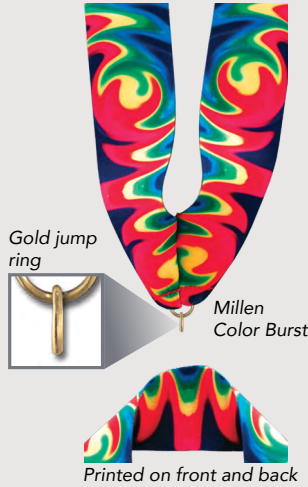

Style #	Description	Size
#S0070	Scalloped Oval Tray	9" x 6-1/2"
#SC651	Mint Julep Cup	4"h, 11oz
#S3010	Pewter Tankard	5" 19oz
#S0001	Square Tray	8"
#S0007	Square Tray	9-1/2"
#S0011	Square Tray	11"
#S0057	Square Charger Tray	12"

Neck Ribbon Options

APA 4438 / ASI 62195 / UPIC IMAG0038

Features for Millennium Neck Ribbons

- Millennium neck ribbons are 1-1/2" wide, high quality material and wear with extreme comfort
- Choose from over 20 multicolor stock designs (also available to customize, visit us online)
- Design is printed on the front and back
- Hot stamp printing is not available
- Millennium neck ribbon is stitched to a "V" with gold loop
- Jump rings are bagged separately and are an additional charge

Additional designs online!

Style #	Description
#69340	Millennium V-Stitched Neck Ribbon (stock designs) 1-1/2" x 32"

WHILE SUPPLIES LAST*

Features for Satin Neck Ribbons

- Custom printing with up to 3 lines of print, 30 characters per line including spaces
- Choice of 36 satin neck ribbon colors
- Ribbon is joined together with eyelet
- Jump rings are bagged separately and are an additional charge
- Choose from our list available foil colors for custom print. Gold is our standard and will be used unless otherwise specified