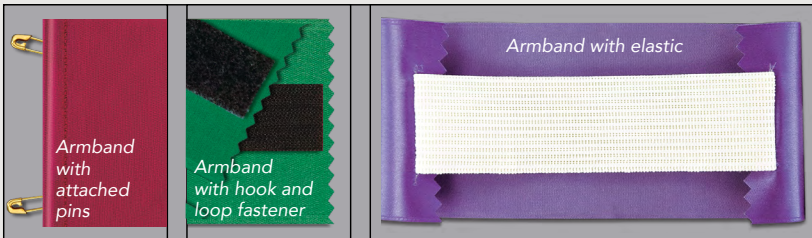

Finishing Options: