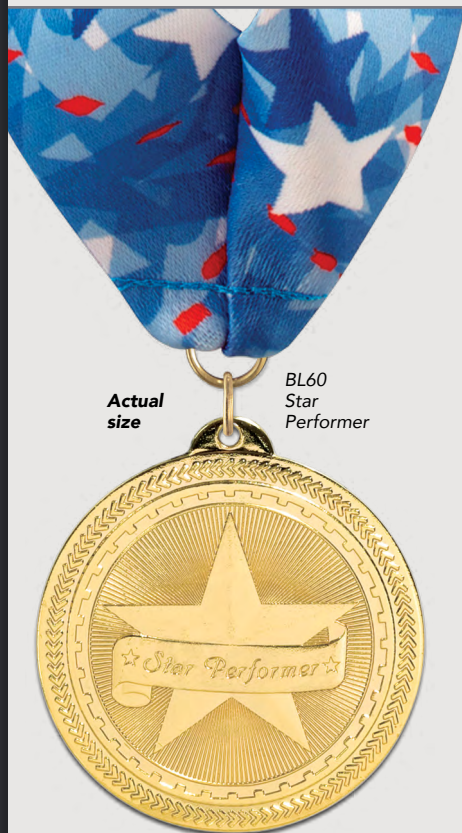

BL1 Archery
BL2 Baseball
BL3 Basketball
BL5 Cheer
BL6 - Cheer Competition
BL7 Cross Country
BL8 Field Events
BL9 Football