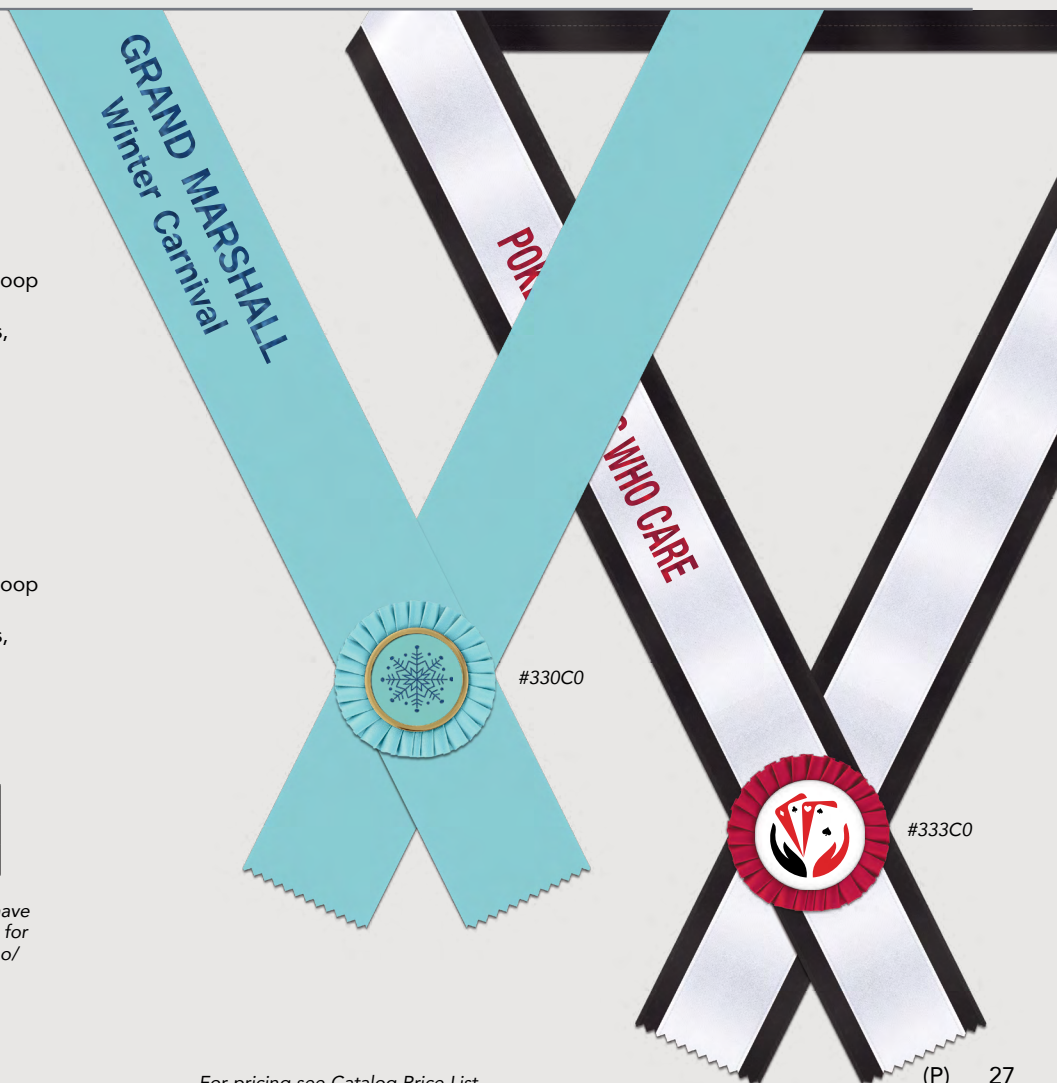

Hand Sewn 2-Layered Sash

#333C0 Features:

- Standard size 3" x 72" overall, 60" loop
- Lettering is approximately 1" high
- One line, maximum of 30 characters, including spaces
- Includes 3" rosette at hip; matches bottom ribbon color

Sashes can be printed or unprinted. If you have special requirements for printing please call for a quote. Your choice of stock or custom logo/design for the rosette center.