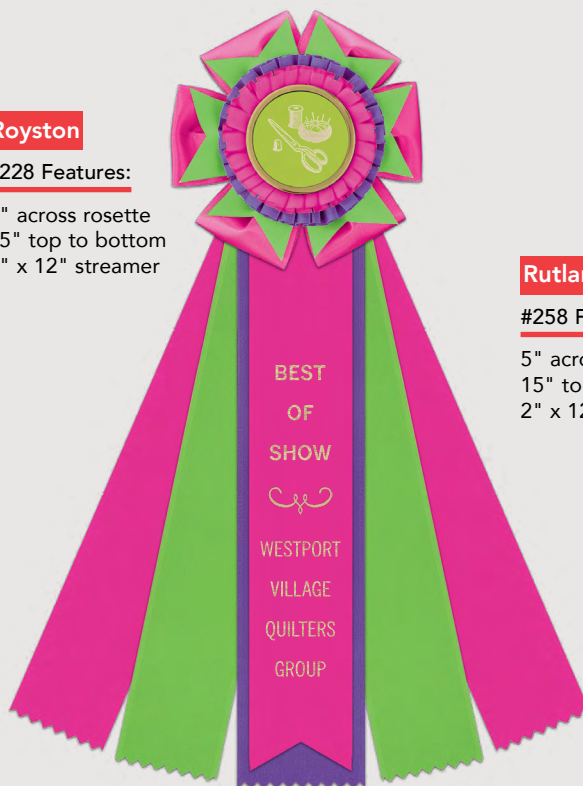

Trent

#253 Features:

5" across rosette
12" top to bottom
2" x 9" streamers

Royston

#228 Features:

5" across rosette
15" top to bottom
2" x 12" streamer