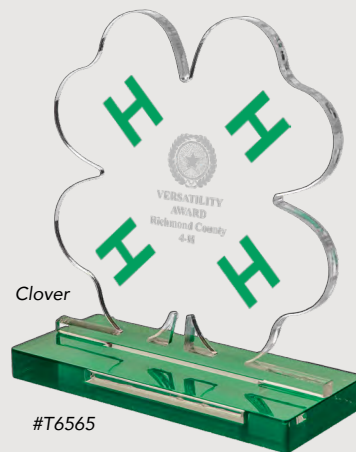

Actual product colors, sizes and styles may vary slightly from how it appears in the catalog and on our website. Items are non-refundable.

Quantity discounts are available for 10 or more. For pricing see Catalog Price List.